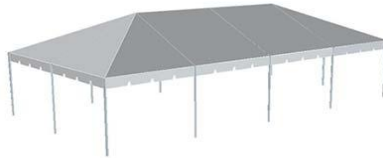

20 X 20 TENT PACKAGE: \$359.00

20 x 20 Frame Tent

+

(5) 8ft Tables

+

40 White poly chairs

+

20 ft Globe lights

20 X 40 TENT PACKAGE: \$659.00

20 x 40 Frame Tent

+

(10) 8ft Tables

+

80 White poly chairs

+

40 ft Globe lights